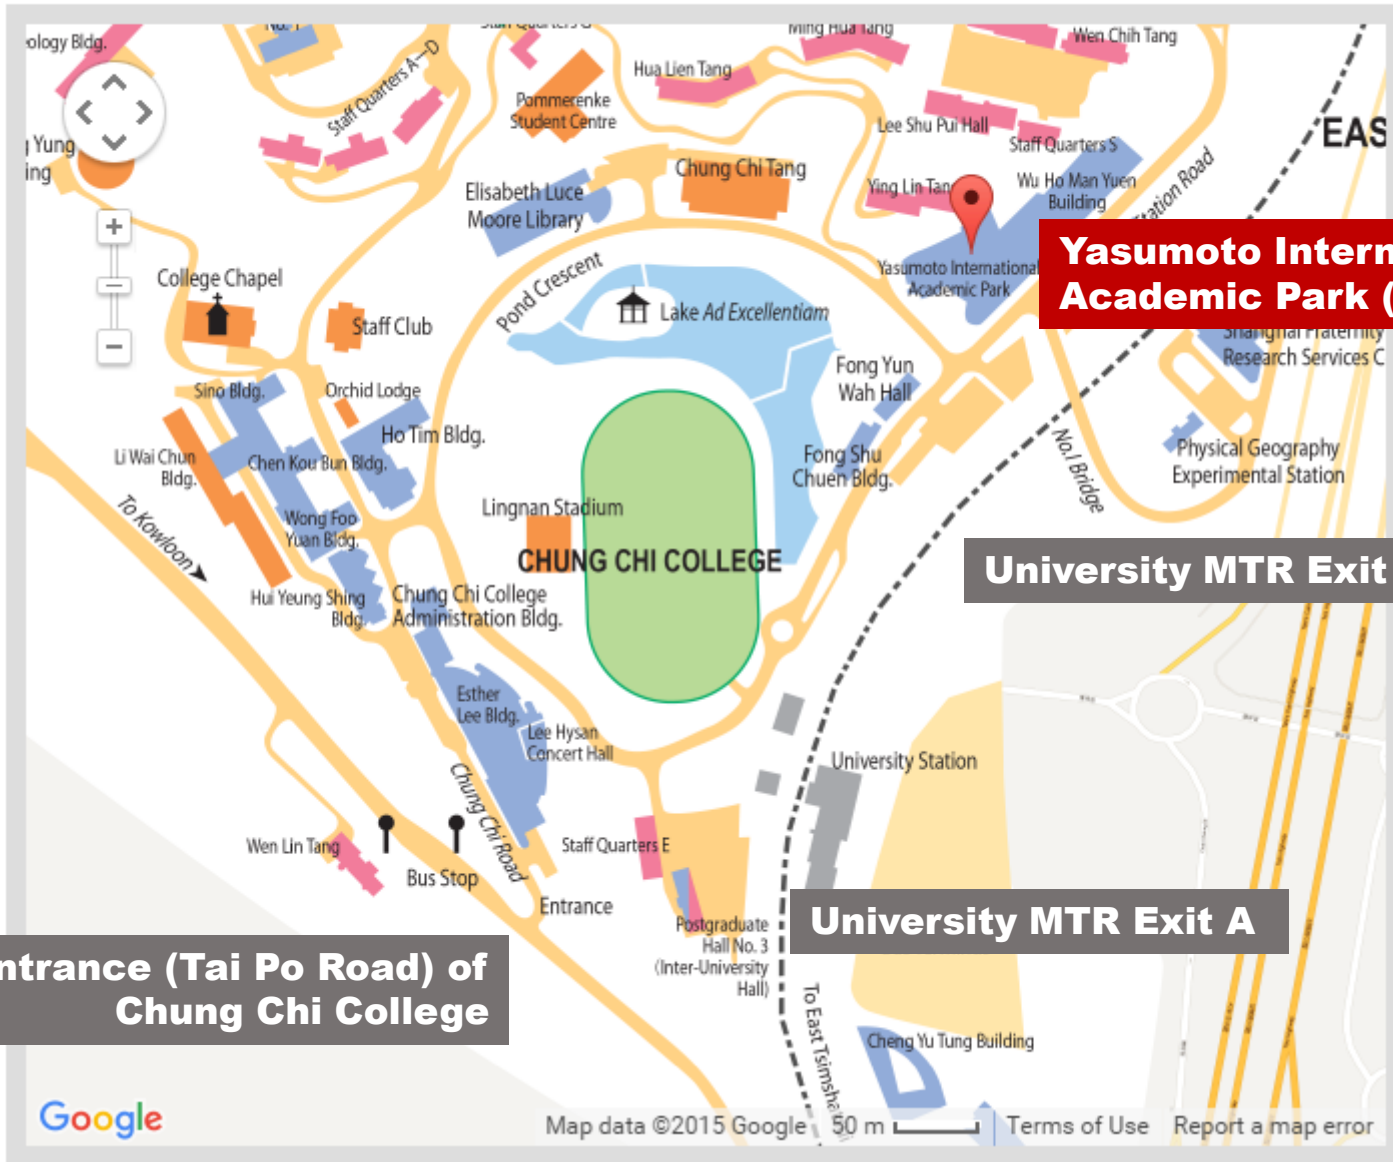

Campus Map

Yasumoto International Academic Park (YIA)

University MTR Exit D

Entrance (Tai Po Road) of Chung Chi College

University MTR Exit A