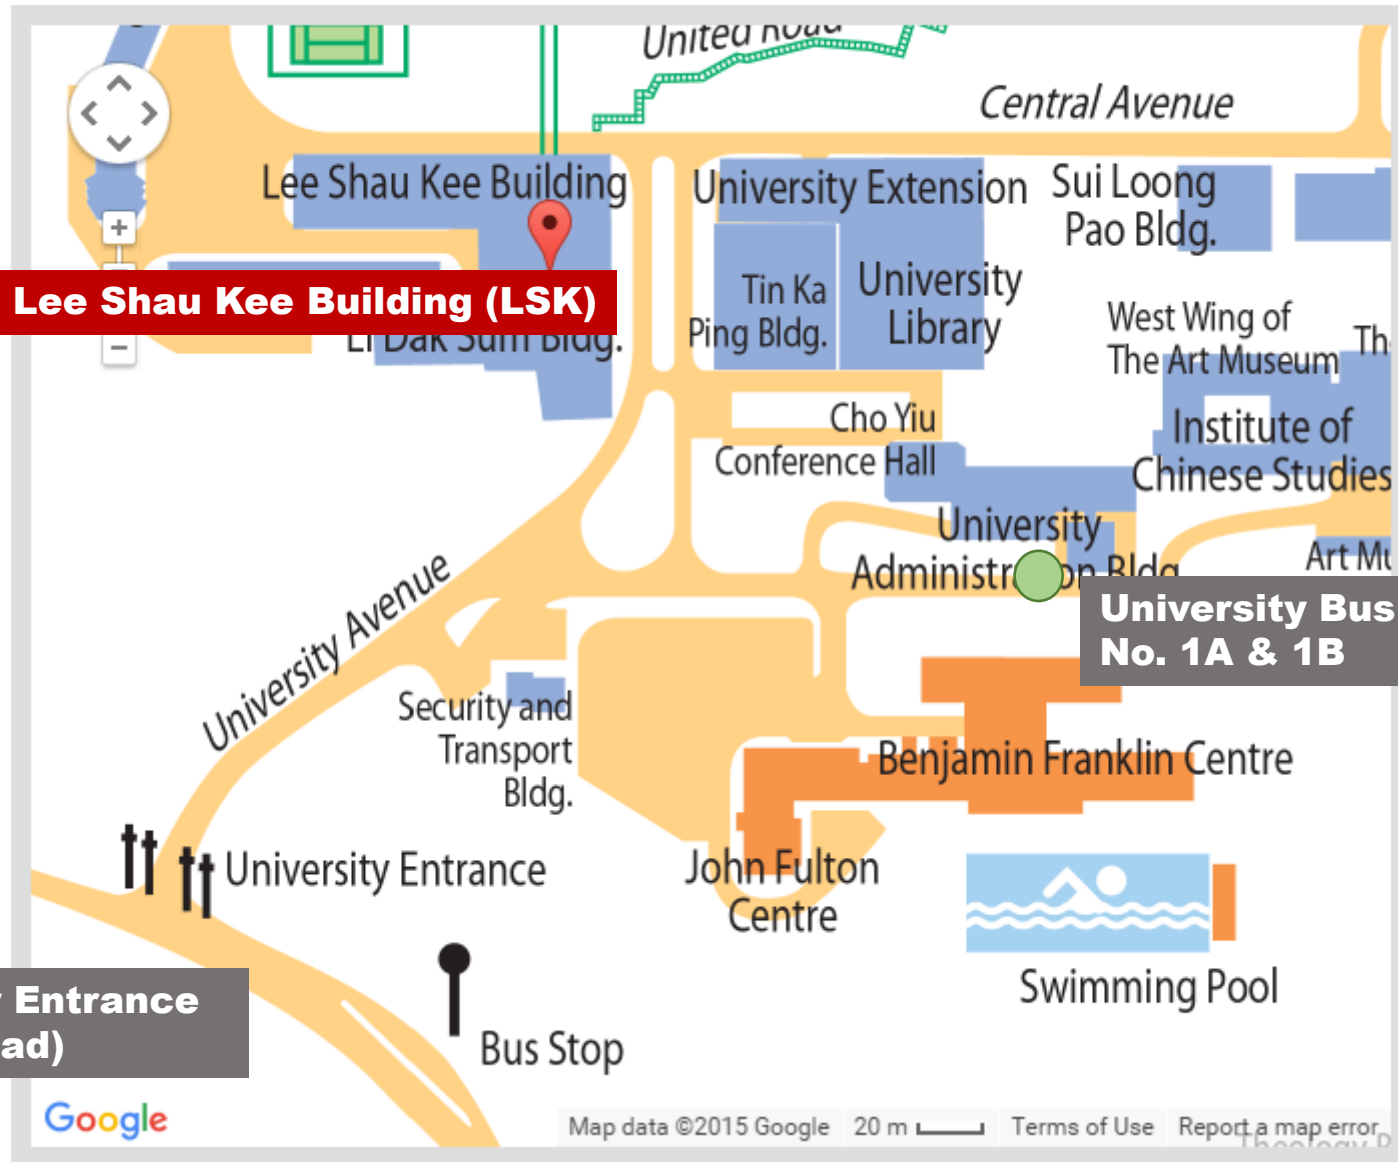

Campus Map

Lee Shau Kee Building (LSK)

University Bus Stop No. 1A & 1B

University Entrance (Tai Po Road)

Google

Map data ©2015 Google 20 m Terms of Use Report a map error