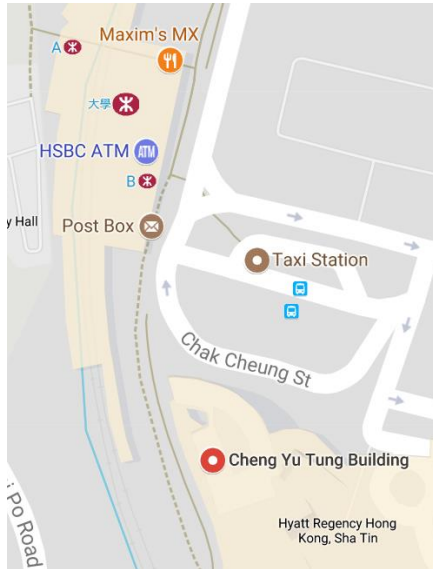

Location Map

鄭裕彤樓 Cheng Yu Tung Building (CYT), The Chinese University of Hong Kong

By MTR:

Get off at the University Station. CYT Building is just 1-minute walk away from Exit B.

Driving Directions:

From Kowloon

Take Tolo Highway (Route 9) North, exit at "Exit 4" towards Ma On Shan/ Ma Liu Shui/ University Station, and take the 1st exit to Chak Cheung Street at the roundabout.

From Tai Po

Take Tolo Highway (Route 9) South, exit at "Exit 4" towards Science Park/ Ma Liu Shui/ University Station, and take the 1st exit to Chak Cheung Street at the roundabout.

Click [here](#) for driving map

Parking is available at the Hyatt Regency Shatin at HK\$ 26 per hour.