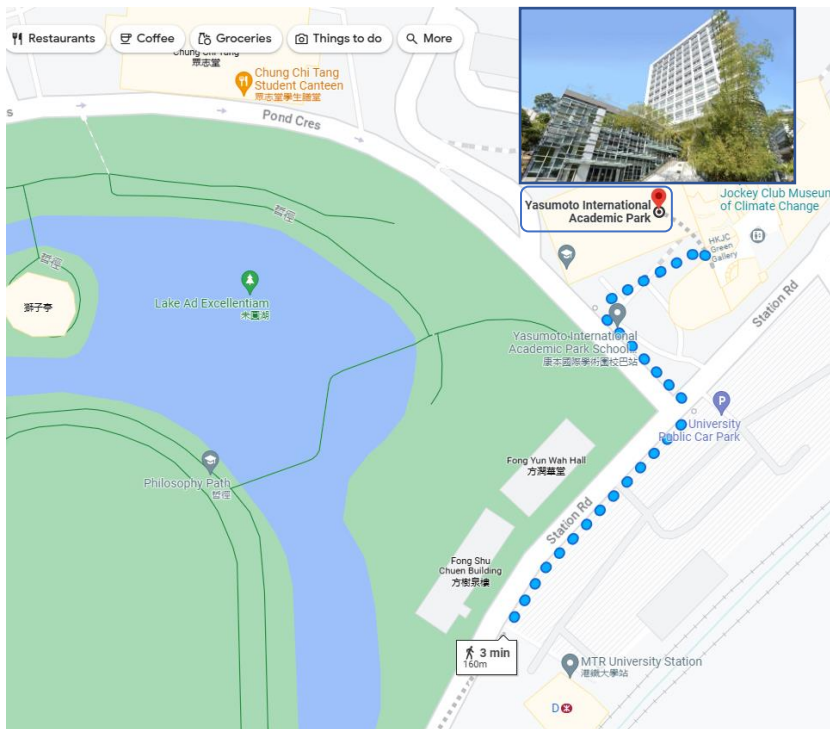

Location Map

Lau Chor Tak Lecture Theatre (LT1), G/F, Yasumoto International Academic Park (YIA),
The Chinese University of Hong Kong, Shatin, N. T.
香港中文大學康本國際學術園，劉佐德演講廳

By MTR:

MTR University Station Exit D (3-minute walk). Please find below the walking route:

By Car:

Parking is available at the University Public Car Park at HK\$ 20 per hour. Visitor vehicles entering the campus with Limited Time Free Parking Coupons will be exempted from parking fee for the period covered by the coupons.